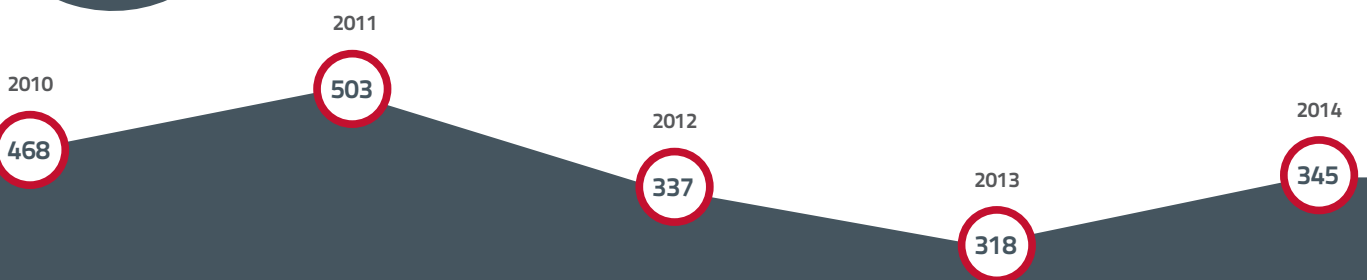

Figures correct at time of print (02/07/2015)

23 crew kidnapped in 2015

1 Killed
23 Kidnapped

28

Estimated total number of crew currently in captivity

2015 Incidents Globally by Month