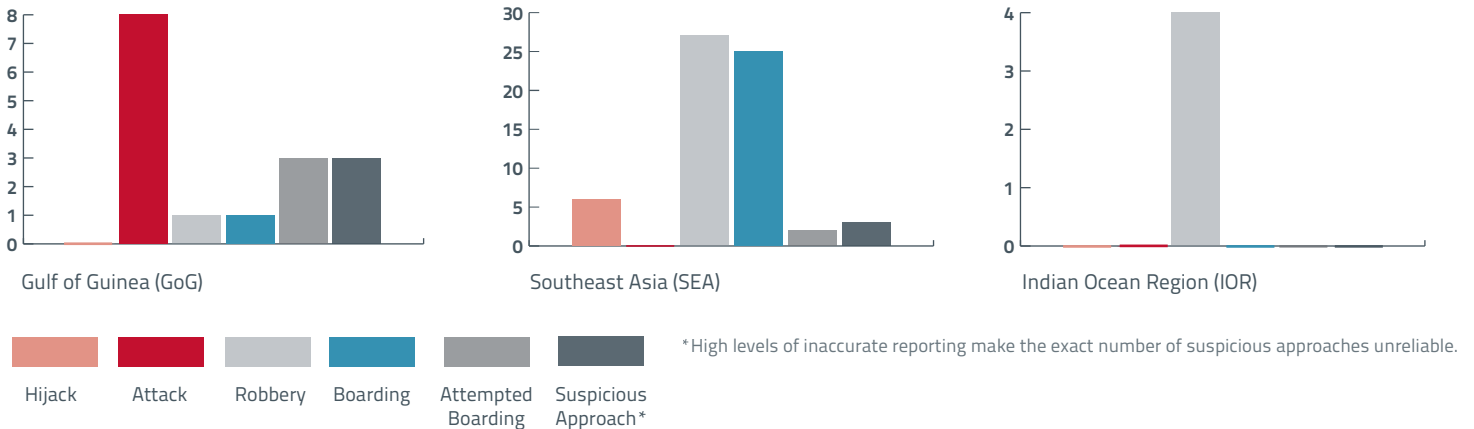

Figures by high risk area: April to June 2015

Total number of incidents by region, Year to Date

Dryad figures are comprised from open and privileged sources. Figures do not include reports discounted as piracy following analysis by Dryad.

Figures correct at time of print (02/07/2015)

23 crew kidnapped in 2015

1 Killed
23 Kidnapped

28

Estimated total number of crew currently in captivity

2015 Incidents Globally by Month